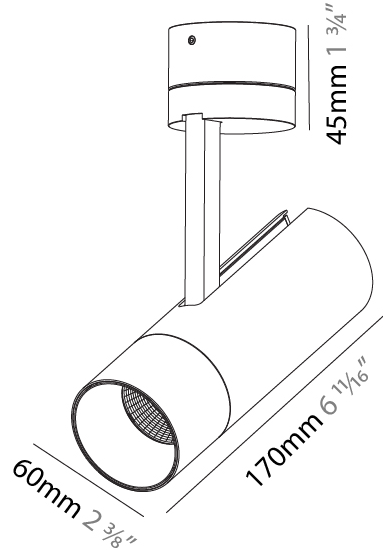

GENERAL

Series: Imagine
Subseries: Imagine 60
Brand: Prolicht
Division: Architectural
Mounting Type: Surface
Mounting Location: Ceiling
Subcategory: Spots

PHYSICAL

Shape: Cylinder
Diameter (mm): 60
Diameter (in): 2 ³/₈
Height (mm): 170
Height (in): 6 ¹¹/₁₆
Max. Overall Height (mm): 215
Max. Overall Height (in): 8 ⁷/₁₆
Light Distribution: Adjustable / Direct
Weight (kg): 0.572
Weight (lbs): 1.26
Fixture Finish: SSR / BKV / CWI / CRY / HAB / UFT / ITA / RUA / FTG / MYG / LOD / PUS / FRO / FUP / KIA / POP / BLS / SPG / MEY / GOH / GUM / CHC / COM / ABZ / JAG / OBR / MOS / ROR
Fixture Material: Aluminum Die Cast

ELECTRICAL

Lamp Type: LED (Zhaga Standard)
Input Wattage (W): 13.2 / 16.5
Total Output Wattage (W): 12 / 15
Dimming: Tri-Mode (Non-Dimming and Phase Dimming (120Vac only) and 0-10V Dimming)
Driver Included: Yes
Driver Location: Integrated
Driver Type: Constant Current - Universal
Driver Class: Class 2
Input Voltage (V): 120 - 277
Constant Current (MA): 350

LED

Number of LEDs: 1
Color Temperature (°K): 2700 / 3000 / 3500 / 4000
Max. Delivered Lumen (lm): 520 / 580 / 627 / 640
CRI: >90 CRI
Lamp Life (hrs): 50000

OPTICAL

Reflector°: 10
Adjustability: Rotational 350°; Tilt 90°

RATINGS AND CERTIFICATIONS

Certified By: Certified for North American Standards
IP rating: IP20

PROJECT
TYPE
SPECIFIER
QUANTITY
DATE